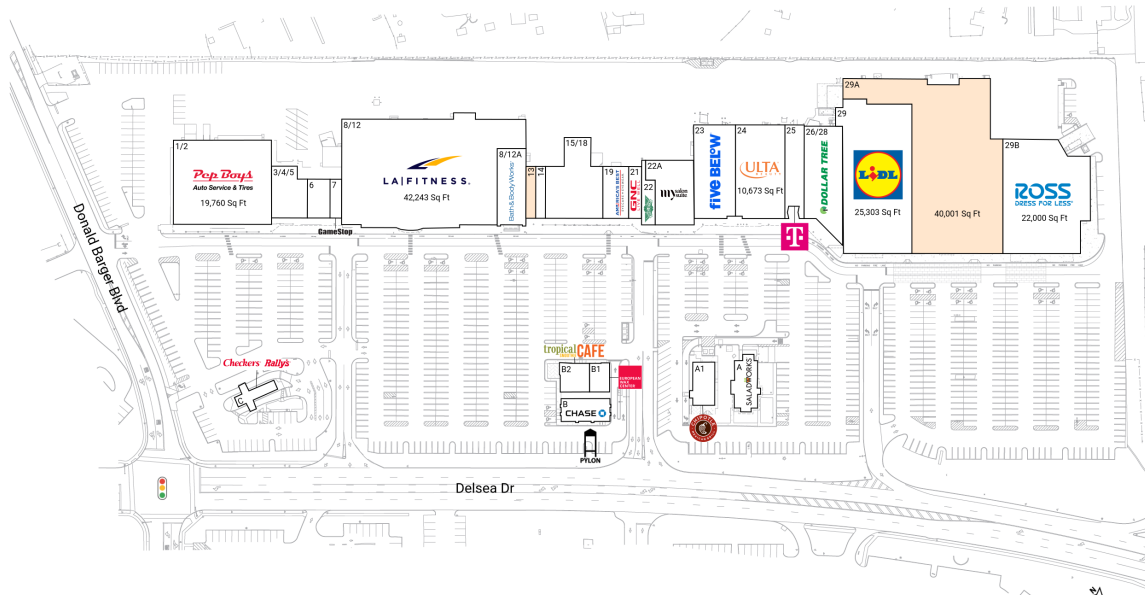

Collegetown Shopping Center

731 Delsea Drive | Glassboro, NJ 08028

Gloucester County Philadelphia-Camden-Wilmington, PA-NJ-DE-MD

231,464 Sq Ft

39.7215, -75.1166

Available Spaces

13 1,200 Sq Ft 29A 40,001 Sq Ft 360°

Current Tenants Space size listed in square feet

1/2	Pep Boys	19,760
3/4/5	CompleteCare Health Network	4,160
6	SCBeauty Salon	2,100
7	GameStop	1,080
8/12	LA Fitness	42,243
8/12A	Bath & Body Works	5,217
14	Accent On Eyes	1,200
15/18	Hibachi Sushi Peking Buffet	9,160
19	America's Best Contacts & Eyeglasses	3,200
21	GNC	1,600
22	Wingstop	1,600
22A	My Salon Suite	6,400
23	Five Below	9,500
24	ULTA Beauty	10,673
25	T-Mobile	2,500
26/28	Dollar Tree	9,776
29	Lidl	25,303
29B	Ross Dress for Less	22,000
A	Saladworks	3,396
A1	Chipotle Mexican Grill	2,337
B	Chase	2,727
B1	European Wax Center	1,400
B2	Tropical Smoothie Cafe	1,334
C	Checkers/Rally's Drive-In Restaurants	1,597

This site plan is for illustrative and information purposes only, showing the general layout of the shopping center; and is not a legal survey. Brixmor makes no representation or warranty that the shopping center is exactly as depicted as site conditions and tenant mix are subject to change over time.
4018